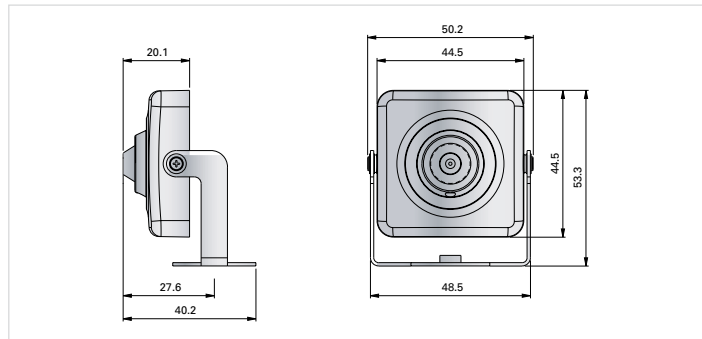

Dimensions

Unit : mm (inch)