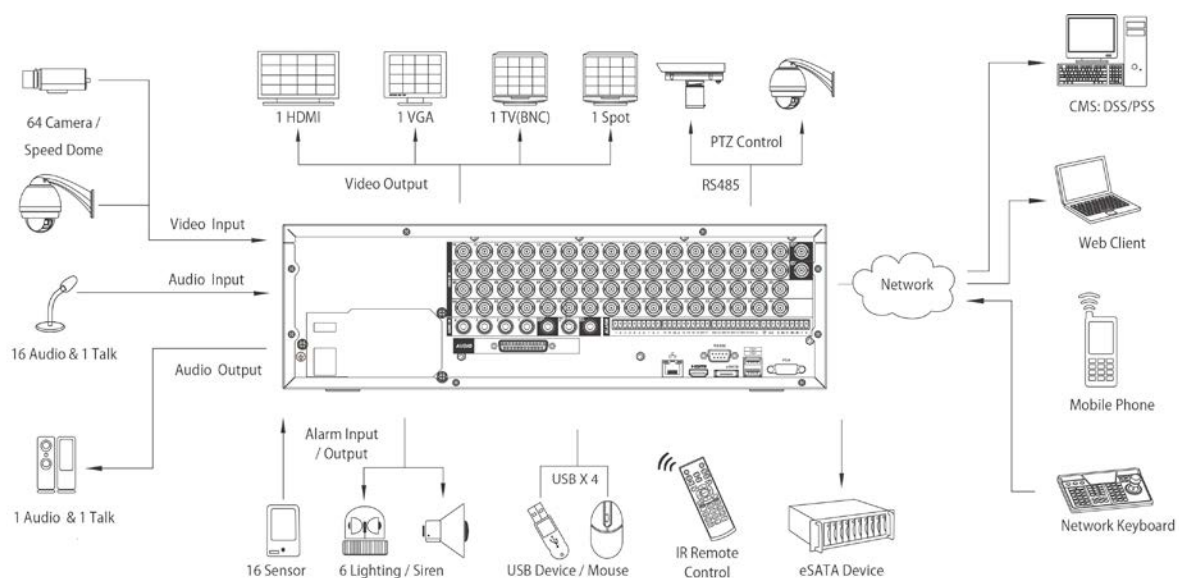

DH-DVR6404LF-S

Backup Mode	USB Device / eSATA Device / Internal SATA burner/ Network
Network	
Ethernet	RJ-45 port (10/100/1000M)
Network Functions	HTTP, IPv4/IPv6, TCP/IP, UPNP, RTSP, UDP, SMTP, NTP, DHCP, DNS, PPPOE, DDNS, FTP, IP Filter, Alarm Server
Max. User Access	20 users
Smart Phone	iPhone, iPad, Android, Windows Phone
Storage	
Internal HDD	8 SATA ports (8HDDs or 6HDDs+1CD/DVD-RW), up to 32TB
External HDD	1 eSATA port (Max 4 SATA HDDs), up to 16TB
Auxiliary Interface	
USB	4 ports (2 Rear), USB2.0
RS232	1 port, For PC communication & Keyboard
RS485	1 port, For PTZ control
General	
Power Supply	AC100V~240V, 50/60Hz
Power Consumption	45W (Without HDD)
Working Environment	-10°C ~ +55°C / 10~90%RH / 86~106kpa
Dimension(W×D×H)	3U, 439.7mm×448mm×133mm
Weight	8KG (Without HDD)

System Connection

Take DH-DVR6404LF-S as an example