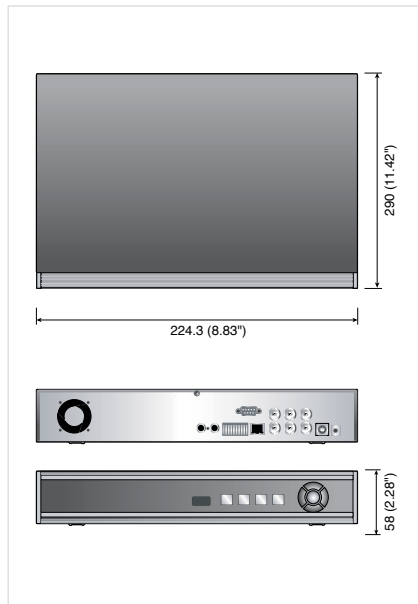

Dimensions

Unit : mm (inch)

The Eco mark represents Samsung Techwin's will to create environment-friendly products, and indicates that the product satisfies the EU RoHS Directive.

Design and specifications are subject to change without notice.

SAMSUNG TECHWIN CO., LTD.

701, Sampyeong-dong, Bundang-gu, Seongnam-si, Gyeonggi-do Korea 463-400
Tel : +82-70-7147-8741 ~ 8749, 8752 ~ 8760 Fax : +82-31-8018-3745
www.samsungsecurity.com www.samsungcctv.com

■ DISTRIBUTED BY